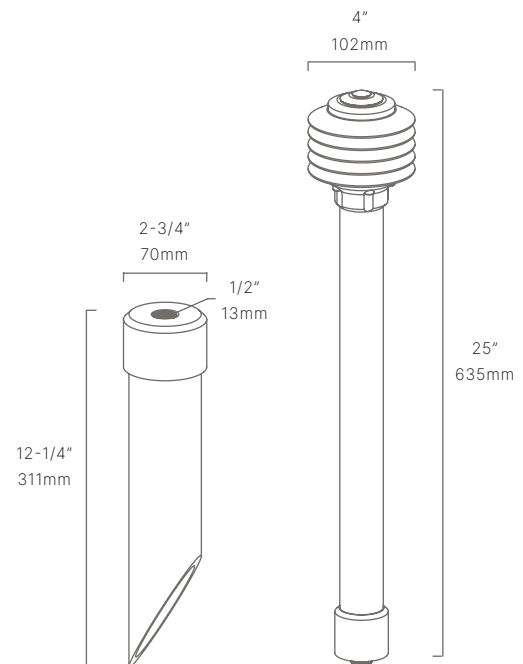

- Field Serviceable LED module
- Solid brass and copper construction
- Ideal for small pathways and small driveways

CONFIGURATOR:

BLD750122	LED	FINISH
	<input type="text"/>	<input type="text"/>
() = Most common configuration	(2710) 2700K 10W	(NAT) Natural Brass
	(2715) 2700K 15W	(BLP) Bronze Living Patina
	(3010) 3000K 10W	(BLPX) Extra Dark BLP
	(3015) 3000K 15W	(NI) Nickel PVD

AVAILABLE FINISHES:

NAT
Natural Brass/
Copper

BLP
Bronze Living
Patina

BLPX
Extra Dark Bronze
Living Patina

NI
Nickel PVD

FIXTURE DIMENSIONS	W4" x H25"
LIGHT SOURCE	Integrated LED
COLOR TEMPERATURES	2700K, 3000K
WATTAGES	10W, 15W
CRI (RA)	80 CRI
VOLTAGE	12V
DELIVERED LUMENS	143lm (3000K)
DIMMABLE	Yes, Dim to <10% via Transformer
DRIVER	Yes, 12V Integral Constant Current
TRANSFORMER	No, 12V AC/DC Transformer Required
MOUNT	Yes, Included 1/2" NPS Adapter
GROUND STAKE	Yes, Included MGS001612
FINISH	Included Natural
MATERIAL	Brass & Copper
WIRE LENGTH	24"
LOCATION	Exterior Wet
CERTIFICATIONS	UL, IP66, IP67, Dark Sky